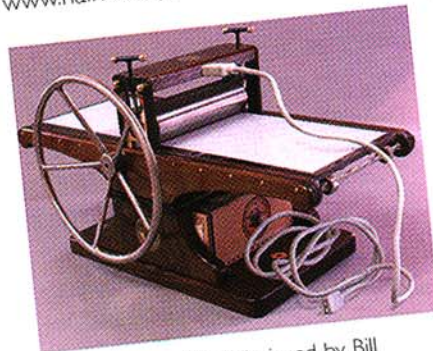

The Halfwood Press has a steel core to give it strength and is finished by hand with a cladding of hardwood and brass fittings, polished to a satin finish. Portable yet powerful, they travel well by plane in hand luggage, look at home in a luxury dolls' house, yet produce prints to a professional

standard. The blankets are housed in a little cigar box that sits underneath the polycarbonate bed. In keeping with the times, there is a memory stick incorporated into the hood of the press, which has information about maintenance, printmaking and the press itself.

Warren Ralls' collaboration started in 2011 when he built his first press alongside Ritchie, and he has since supplied workshops in the UK and Europe. Ritchie has a vision to realize a network of Halfwood Press Workshops worldwide, devoted to manufacturing the line of Halfwood Presses and other kinds of hand printmaking presses. For more information and a video of the press in action, please go to www.printmakingworld.com or www.halfwoodpress.co.uk

Halfwood Press 2013, designed by Bill Ritchie and built by Warren Ralls
www.halfwoodpress.co.uk

18 Printmaking Today Summer 2013

CANADIAN PUBLIC ART
RA SUMMER SHOW