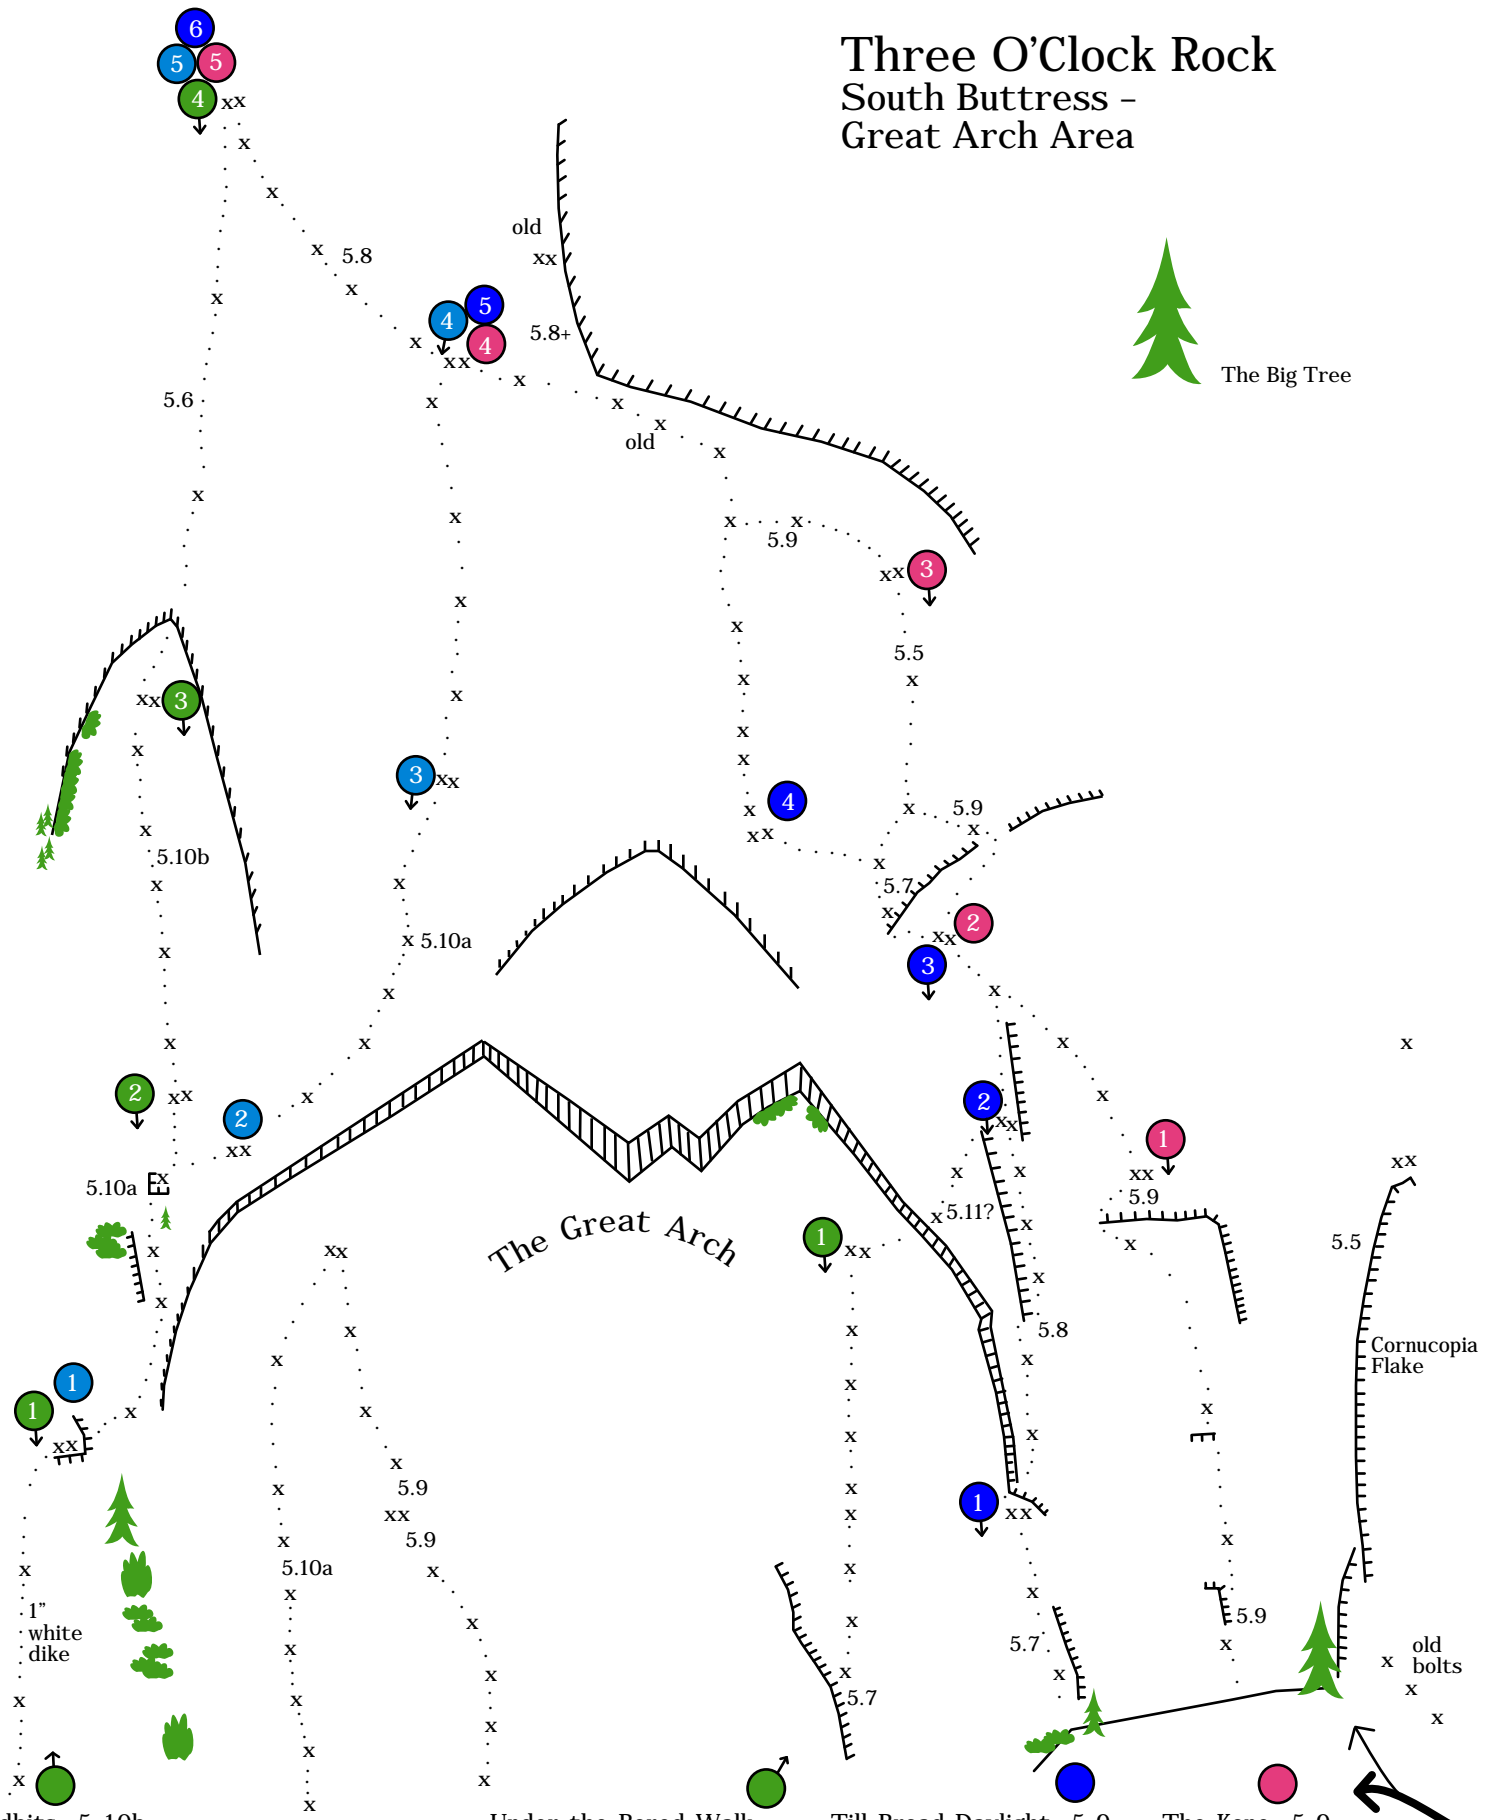

Three O'Clock Rock South Buttress - Great Arch Area

Tidbits, 5.10b
Start on slab left of Great Arch area, small rack to 2".
Gastroblast, 5.10b,  departs P2 of Tidbits, Gear to 2"

Under the Bored Walk, 5.7. Start in dihedral under Great Arch, then move right onto knobby face. One piece 1/2 - 1".

Till Broad Daylight, 5.9
Start at the left end of brushy Bench left of Cornucopia.
Small rack to 3".

The Kone, 5.9
Start 10' left of Cornucopia flake, on bench 20' off ground right of Great Arch.
Small rack to 3". 