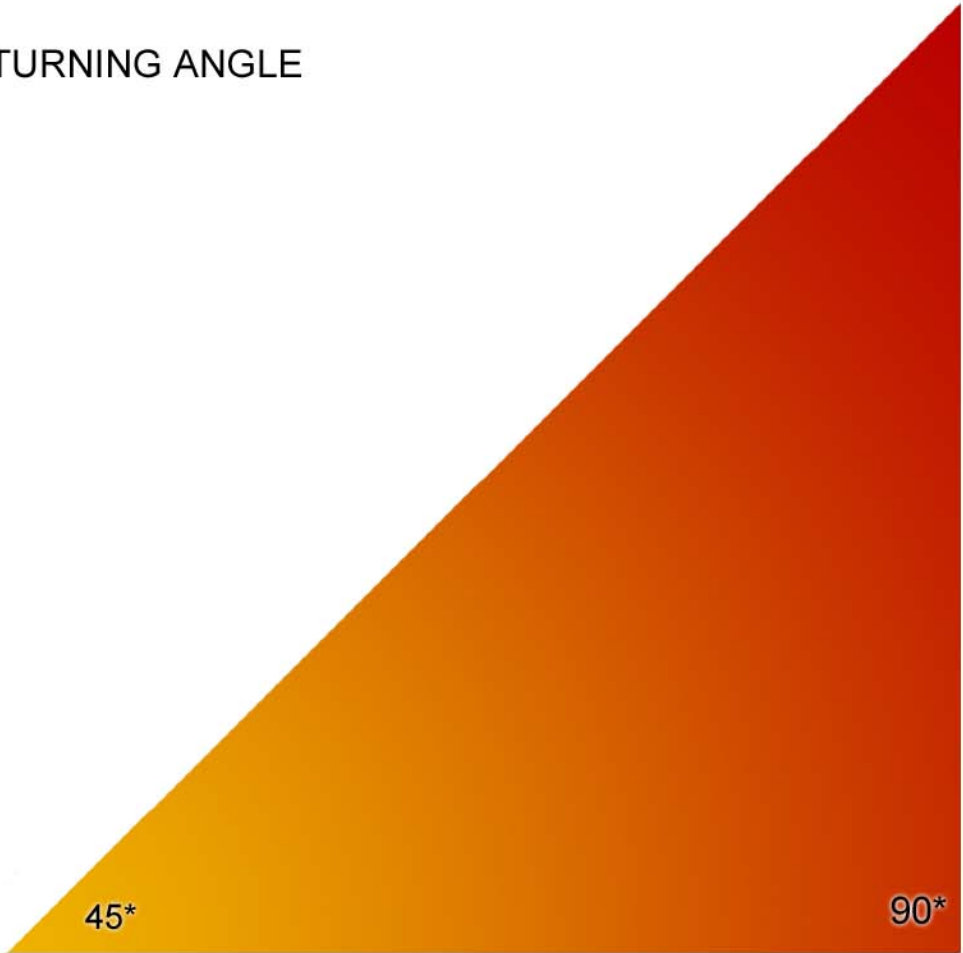

TURNING ANGLE

flame thrower template